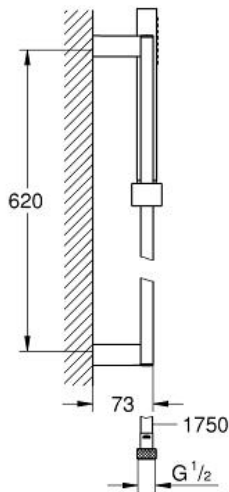

EUPHORIA CUBE+ STICK Shower Set

MODEL # 27891000

Pure Freude
an Wasser

GROHE

Product Description:
**EUPHORIA CUBE+ STICK
Shower Set**

Standard Specification:

- Consisting of:
- Euphoria Cube Hand Shower (27 888 000), 2.5 gpm
- 24" Shower rail (27 892 000)
- 69" metal shower hose (28 025)
- 2.5 gpm (9.5 l/min) flow limiter
- **GROHE DreamSpray** perfect spray pattern
- **GROHE StarLight** chrome finish
- **SpeedClean** anti-lime system
- Inner WaterGuide for a longer life
- Twistfree to prevent hose from twisting
- Suitable for instantaneous heater
- Max Flow Rate 2.5 gpm at 80 psi (9.5 L/min)
- Min. recommended pressure: 15 psi (1.0 bar)

Applicable Codes & Standards:

- Energy Policy Act of 1992
- ASME A112.18.1/CSA B125.1

Color:

- 27891000 StarLight Chrome